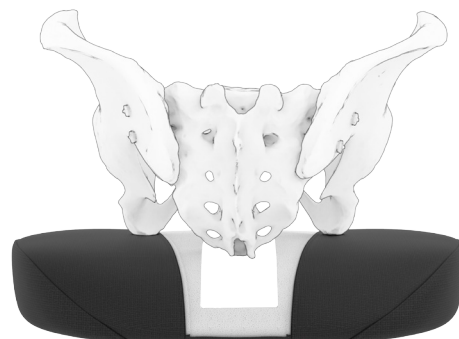

# Coccyx seat

*"Coccyx" is the Latin name of the tailbone. This seat is for anyone who requires extra good relief of the tailbone and the spinal column.*

Our Coccyx seat greatly reduces the pressure on the tailbone and spine due to a cavity in the foam in the central rear part of the seat.

The seat is based on our comfortable and stable moulded foam seat. The fabrics are carefully chosen so that the appearance of the seat does not stand out in comparison to our other models, without compromising the function.

The Coccyx seat is, as a standard, available in black fabric for Malmstolen Individual 4000, 7000 and Adaptive 6000.

*Beneath the fabric, part of the foam is removed to relieve the tailbone.*

*The tailbone is floating over the cavity while the sit bones have good support.*